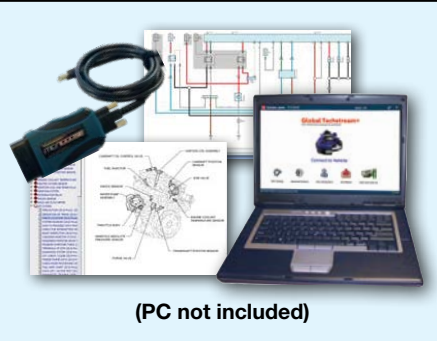

(PC not included)

Technical Capabilities Comparison:

Legacy Model Support with DLC3 (OBD II) · DTC · Datalist · Active Test · Monitor · Utility	1996 - Present	1996 - Present
Reprogramming	Yes	Yes
Health Check	Yes	Yes
Customize (C-BEST)	Yes	Yes
Techstream Software	Download from the dealership's "Dealer Daily" network, Access from TIS > Diagnostics	
Calibration Files		

PC Requirements:

Supported Operating Systems	Windows 10 (MongoosePRO MFC, MongoosePRO MFC2 and Mongoose-Plus MFC3) 32 bit or 64 bit
System Memory	4 GB or Higher
Available Disc Space	5 GB Minimum
Processor Speed	1.5 GHz or greater
Network Connection	Standard broadband internet connection is required for Techstream Software to operate. 1.2 Mbps minimum
USB	1.1 / 2.0 / 3.0
USB 2.0 / 3.0 Extension Length	16 feet maximum
Display Color	24-bit
Display Resolution	Minimum: 1024 x 768
Browser	Internet Explorer 11 Firefox 21.0 or later Google Chrome
TIS Plug-Ins	Adobe Flash Player 11 or Later Java™ Version 7 or later Adobe SVG 3.03 Adobe Reader 7 or later*

For additional detail see Techstream LITE FAQ (TIS > Diagnostics > Scan Tool > Techstream Reference Documents)

Disclaimers: (1) Techstream LITE Kit cannot be used to fulfill the Toyota/Lexus requirements of 1 Techstream for every 5 technicians; (2) Any PC used must meet minimum requirements. PC not included; (3) Product information and pricing are subject to change without notice. Prices noted are in U.S. dollars. † 2020 and newer GR Supra requires an additional diagnostic cable. Privacy Policy: <https://sbs.snapon.com/privacy-policy/>